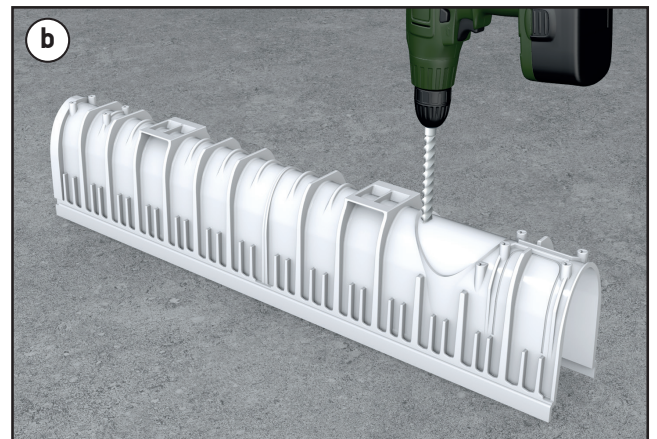

CHANNEL AND PIPE SIDE ADAPTER ONLY POSSIBLE WITH CHANNELS WITHOUT SLOPE.

MEARIN DRAINAGE SYSTEM

SIDE ADAPTER END CAP OUTLET

INSTALLATION INSTRUCTIONS / MONTAGEANLEITUNG / INSTRUCTIONS DE MONTAGE / INSTALAČNÍ NÁVOD
NAVODILA ZA MONTAŽO / INSTRUKCJE SKŁADANIA / ISTRUZIONI DI MONTAGGIO / MONTAGE-INSTRUCTIES
MONTERINGSANVISNINGAR

CHANNEL AND PIPE SIDE ADAPTER ONLY POSSIBLE WITH CHANNELS WITHOUT SLOPE.

MEARIN DRAINAGE SYSTEM

VERTICAL OUTLET

INSTALLATION INSTRUCTIONS / MONTAGEANLEITUNG / INSTRUCTIONS DE MONTAGE / INSTALAČNÍ NÁVOD
 NAVODILA ZA MONTAŽO / INSTRUKCJE SKŁADANIA / ISTRUZIONI DI MONTAGGIO / MONTAGE-INSTRUCTIES
 MONTERINGSANVISNINGAR

CHANNEL AND PIPE SIDE ADAPTER ONLY POSSIBLE WITH CHANNELS WITHOUT SLOPE.