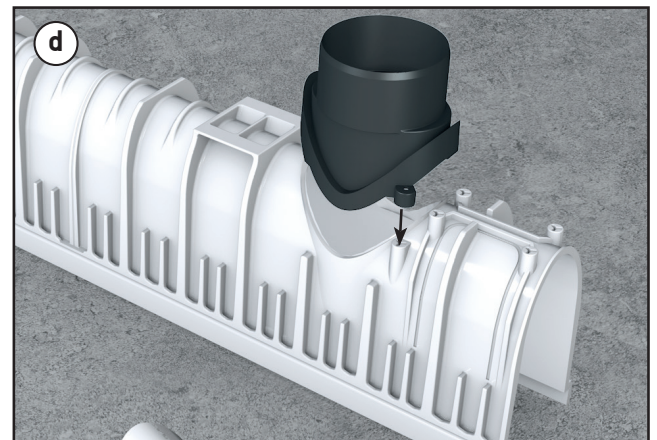

CHANNEL AND PIPE SIDE ADAPTER ONLY POSSIBLE WITH CHANNELS WITHOUT SLOPE.

MEARIN DRAINAGE SYSTEM

SIDE ADAPTER END CAP OUTLET

INSTALLATION INSTRUCTIONS / MONTAGEANLEITUNG / INSTRUCTIONS DE MONTAGE / INSTALAČNÍ NÁVOD
NAVODILA ZA MONTAŽO / INSTRUKCJE SKŁADANIA / ISTRUZIONI DI MONTAGGIO / MONTAGE-INSTRUCTIES
MONTERINGSANVISNINGAR

CHANNEL AND PIPE SIDE ADAPTER ONLY POSSIBLE WITH CHANNELS WITHOUT SLOPE.

MEARIN DRAINAGE SYSTEM

VERTICAL OUTLET

INSTALLATION INSTRUCTIONS / MONTAGEANLEITUNG / INSTRUCTIONS DE MONTAGE / INSTALAČNÍ NÁVOD
 NAVODILA ZA MONTAŽO / INSTRUKCJE SKŁADANIA / ISTRUZIONI DI MONTAGGIO / MONTAGE-INSTRUCTIES
 MONTERINGSANVISNINGAR

CHANNEL AND PIPE SIDE ADAPTER ONLY POSSIBLE WITH CHANNELS WITHOUT SLOPE.