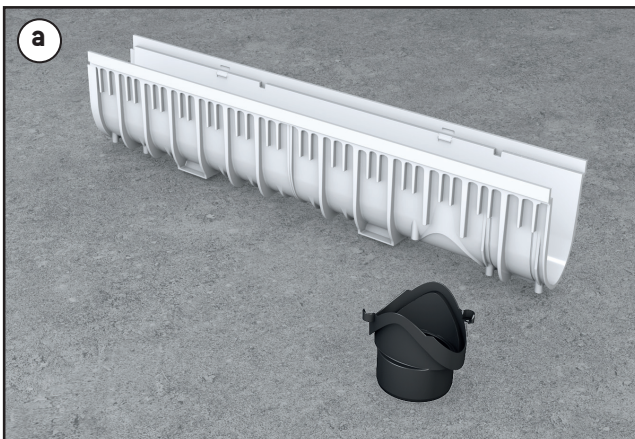

CHANNEL AND PIPE SIDE ADAPTER ONLY POSSIBLE WITH CHANNELS WITHOUT SLOPE.

MEARIN DRAINAGE SYSTEM

SIDE ADAPTER END CAP OUTLET

INSTALLATION INSTRUCTIONS / MONTAGEANLEITUNG / INSTRUCTIONS DE MONTAGE / INSTALAČNÍ NÁVOD
NAVODILA ZA MONTAŽO / INSTRUKCJE SKŁADANIA / ISTRUZIONI DI MONTAGGIO / MONTAGE-INSTRUCTIES
MONTERINGSANVISNINGAR

CHANNEL AND PIPE SIDE ADAPTER ONLY POSSIBLE WITH CHANNELS WITHOUT SLOPE.

MEARIN DRAINAGE SYSTEM

VERTICAL OUTLET

INSTALLATION INSTRUCTIONS / MONTAGEANLEITUNG / INSTRUCTIONS DE MONTAGE / INSTALAČNÍ NÁVOD
 NAVODILA ZA MONTAŽO / INSTRUKCJE SKŁADANIA / ISTRUZIONI DI MONTAGGIO / MONTAGE-INSTRUCTIES
 MONTERINGSANVISNINGAR

CHANNEL AND PIPE SIDE ADAPTER ONLY POSSIBLE WITH CHANNELS WITHOUT SLOPE.