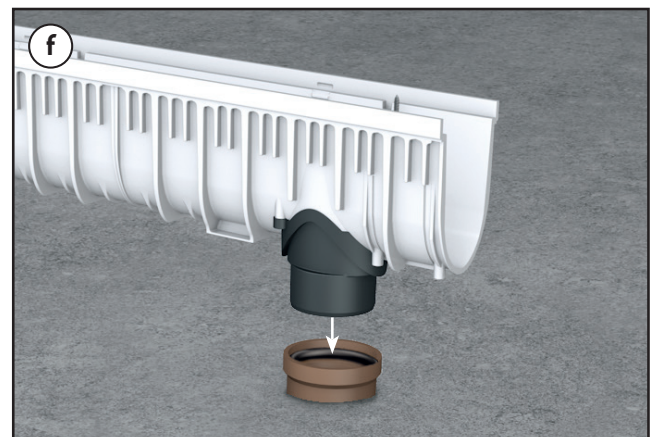

CHANNEL AND PIPE SIDE ADAPTER ONLY POSSIBLE WITH CHANNELS WITHOUT SLOPE.

MEARIN DRAINAGE SYSTEM

SIDE ADAPTER END CAP OUTLET

INSTALLATION INSTRUCTIONS / MONTAGEANLEITUNG / INSTRUCTIONS DE MONTAGE / INSTALAČNÍ NÁVOD
NAVODILA ZA MONTAŽO / INSTRUKCJE SKŁADANIA / ISTRUZIONI DI MONTAGGIO / MONTAGE-INSTRUCTIES
MONTERINGSANVISNINGAR

CHANNEL AND PIPE SIDE ADAPTER ONLY POSSIBLE WITH CHANNELS WITHOUT SLOPE.

MEARIN DRAINAGE SYSTEM

VERTICAL OUTLET

INSTALLATION INSTRUCTIONS / MONTAGEANLEITUNG / INSTRUCTIONS DE MONTAGE / INSTALAČNÍ NÁVOD
 NAVODILA ZA MONTAŽO / INSTRUKCJE SKŁADANIA / ISTRUZIONI DI MONTAGGIO / MONTAGE-INSTRUCTIES
 MONTERINGSANVISNINGAR

CHANNEL AND PIPE SIDE ADAPTER ONLY POSSIBLE WITH CHANNELS WITHOUT SLOPE.